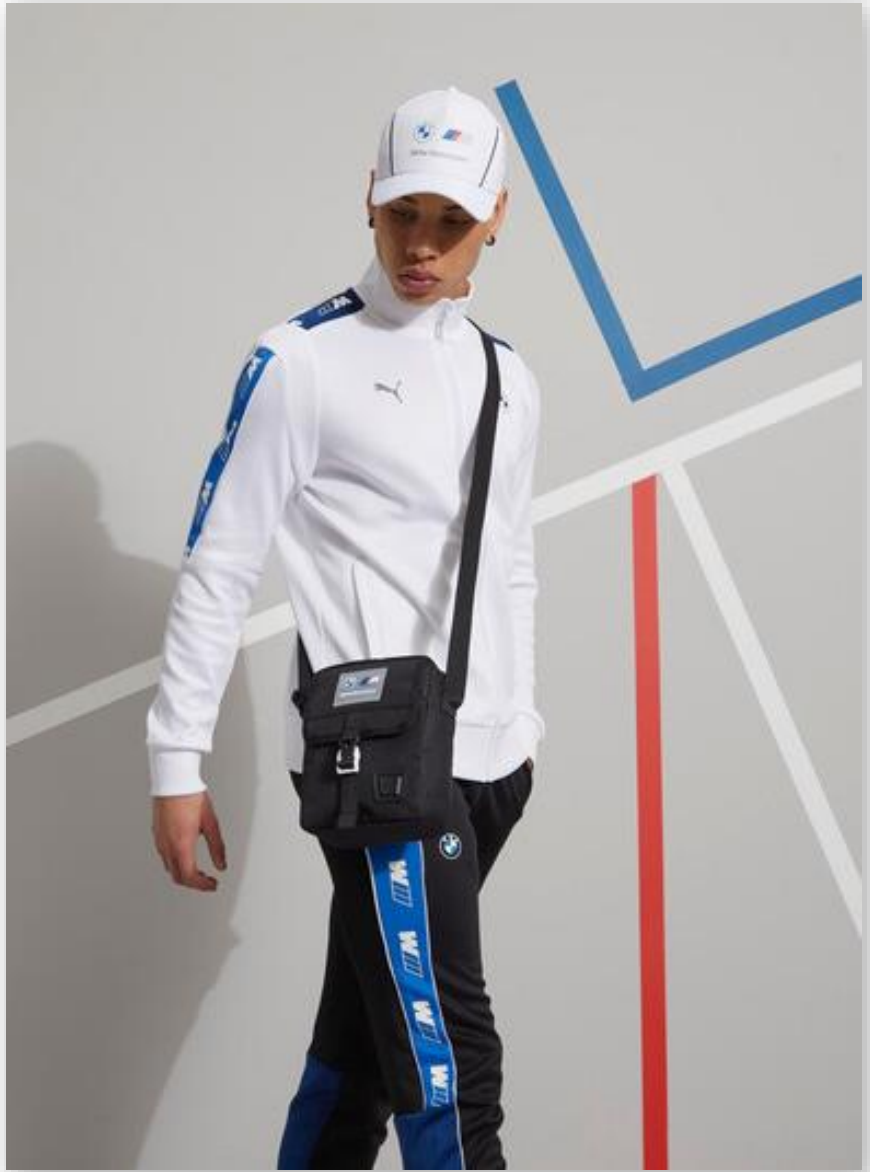

BMW M MOTORSPORT COLLECTION. BAGS.