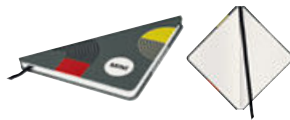

MINI GRAPHIC TRIANGLE NOTEBOOK
£14.00

Cover: soft-touch paper cardboard
Paper: stone paper

Sage/Multi-coloured
80 24 5A51703
23.5 x 12 x 1.5 cm