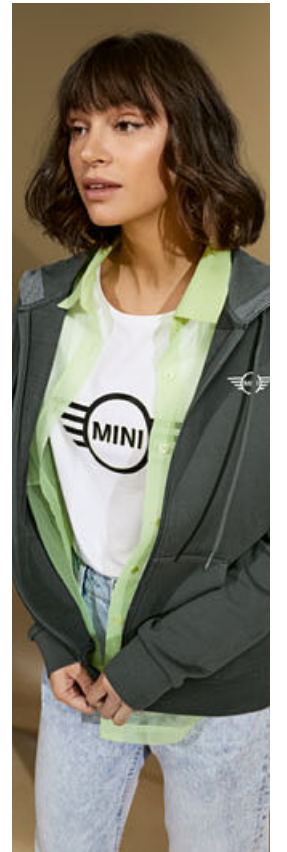

[mini.co.uk](https://www.mini.co.uk)

**MINI GRAPHIC WORDMARK T-SHIRT WOMEN'S**  
 £25.00  
 100% cotton (organic)  
 Sage/Multi-coloured  
 XXS-XL 80 14 5A21554-59

**MINI TWO-TONE WING LOGO T-SHIRT WOMEN'S**  
 £25.00  
 100% cotton (organic)  
 White/Black  
 XXS-XL 80 14 5A21561-66  
 Black/White  
 XXS-XL 80 14 5A21596-601

**MINI STRIPED COLLAR POLO WOMEN'S**  
 £40.00  
 95% cotton (organic)  
 5% elastane  
 Sage  
 XXS-XL 80 14 5A21568-73

**MINI STRIPED BINDING ZIP HOODIE WOMEN'S**  
 £69.00  
 100% cotton (organic)  
 Sage  
 XXS-XL 80 14 5A21575-80  
 Black  
 XXS-XL 80 14 5A21582-87