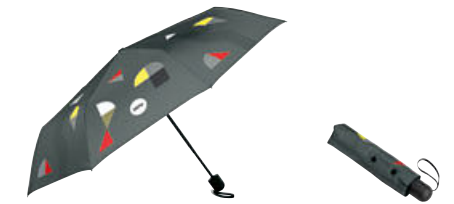

MINI GRAPHIC FOLDABLE UMBRELLA