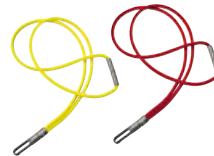

**MINI PUSH-BAR**

£20.25  
Bar: Chrome-plated steel  
  
Silver/Black  
80 93 2463105

**MINI COLOUR BLOCK WATER BOTTLE**  
£15.00

100% BPA-free polymer  
  
Chili Red 80 28 5A0A697  
Sage 80 28 5A51695  
Black 80 28 5A0A698  
Capacity: 0.7 l

**MINI GRAPHIC TRAVEL MUG**  
£15.00

Soft-touch coated stainless steel, 100% BPA-free polymer  
  
Sage/Multi-coloured  
80 28 5A51696  
Capacity: 0.3 l

**MINI GRAPHIC CUP**

£10.00  
Stoneware  
  
Sage/Multicoloured  
80 28 5A51697  
Capacity: 0.3 l

**MINI USB KEY**

£30.00  
ABS with rubber finish, 32 GB  
  
Black  
80 29 5A0A693  
1.8 x 1.8 x 4.5 cm

**MINI TUBE LANYARD**

£9.00  
Cord: 100% polyester  
Carabiner: zinc alloy  
  
Energetic Yellow, Chili Red  
80 27 5A0A677-78  
48 x 0.6 x 0.6 cm

**MINI COLOURED BOTTLE OPENER KEYRING**  
£15.00

Zinc alloy, electroplated  
  
Energetic Yellow  
80 27 5A51700  
Grey  
80 27 5A51701  
7.6 x 4.8 x 0.5 cm

**MINI KEYRING**

£10.00  
Brushed zinc alloy, Nylon rope  
  
MINI Wing Logo Silver/Black  
80 27 2445685  
MINI Wordmark Silver/Black  
80 27 2445686  
19 x 1.8 x 0.7 cm