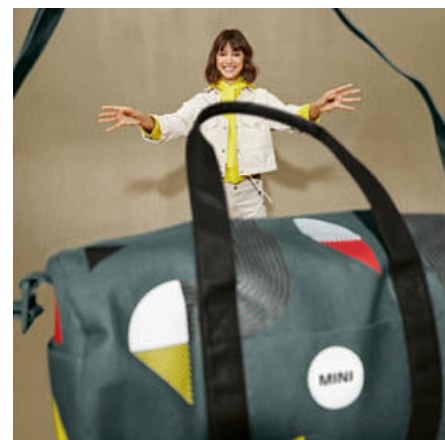

Material: 100% cotton (waxed)
Lining: 100% polyester

Sage/Multi-coloured
80 21 5A51682
20 x 11 cm

Material: 100% cotton (waxed)
Lining: 100% polyester

Sage/Multi-coloured
80 21 5A51684
19 x 2 x 10 cm

Material: 100% cotton (waxed)

Sage/Multi-coloured
80 22 5A51683
40 x 40 x 14 cm

Material: 100% cotton (waxed)
Lining: 100% polyester

Sage/Multi-coloured
80 22 5A51685
45 x 27 x 27 cm

Material: 100% cotton (waxed)
Lining: 100% polyester

Sage
80 22 5A51686
23 x 16 x 35 cm

Material: 100% polyester (recycled PET)
Lining: 100% polyester

Sage/Black
80 22 5A51689
45 x 25 x 27 cm

Material: 100% polyester (recycled PET)
Lining: 100% polyester

Sage/Black
80 22 5A51687
26 x 3 x 13 cm

Material: 100% polyester (recycled PET)
Lining: 100% polyester

Sage/Black
80 22 5A51688
44 x 4 x 30 cm

£30.00

100% polyester (recycled PET)

Sage/Multi-coloured
80 23 5A51699
Closed: 27 x 6 cm
Handle: 5 x 4 cm
Diameter: 98 cm

£35.00

100% polyester (recycled PET)

Sage/Multi-coloured
80 23 5A51698
Length: 82.2 cm
Handle: 13.5 x 3.3 cm
Diameter: 99.5 cm

Material: 100% cotton (waxed)

Chili Red 80 21 5A0A662
Black 80 21 5A0A663
8.5 x 8.5 x 0.4 cm

£155.00

Wing logo: debossed
Shell: 100% polycarbonate
Lining: 100% polyester

Sage 80 22 5A51690
Black 80 22 5A0A669
55 x 35.5 x 22 cm
Volume: 38 l

£160.00

Wing logo: debossed
Shell: 100% polycarbonate
Lining: 100% polyester

Sage 80 22 5A51691
Black 80 22 5A0A671
71 x 48.5 x 27.5 cm
Volume: 76 l

£125.00

Wing logo: debossed
Shell: 100% polycarbonate
Lining: 100% polyester

Chili Red
80 22 5A0A672
48 x 35 x 21 cm
Volume: 36 l

£25.00

Charm: 100% leather (recycled)
Carabiner with
MINI Wing Logo pendant

Black
80 23 5A51692
10 x 3.8 cm

£25.00

Charm: 100% leather (recycled)
Carabiner with
MINI Wing Logo pendant

Black
80 23 5A51694
8 x 5.9 cm