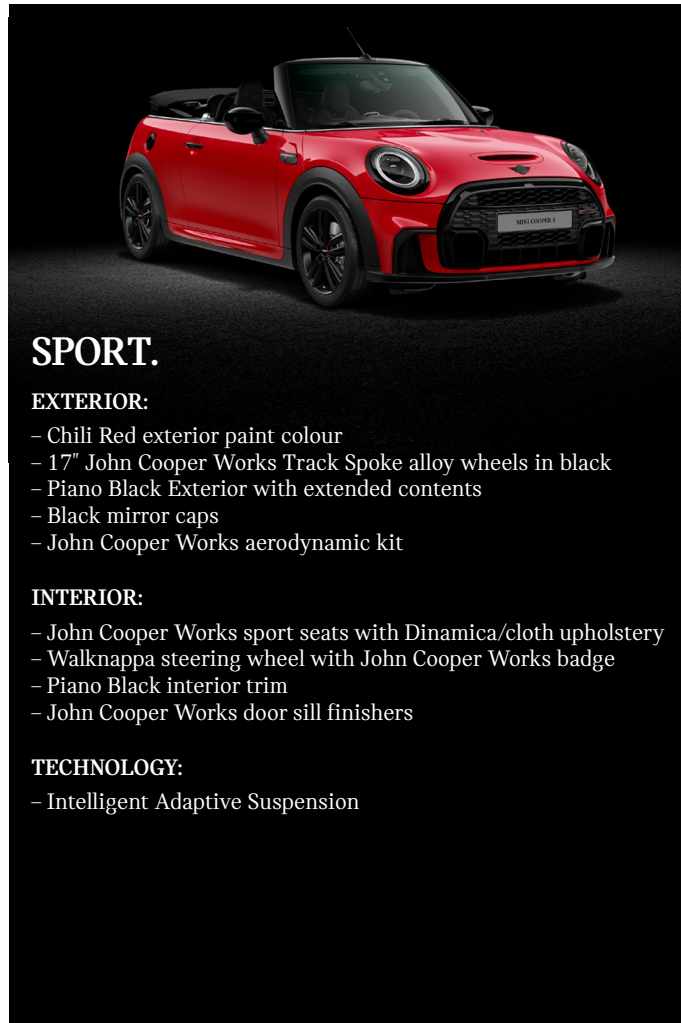

SPORT.

EXTERIOR:

- Chili Red exterior paint colour
- 17" John Cooper Works Track Spoke alloy wheels in black
- Piano Black Exterior with extended contents
- Black mirror caps
- John Cooper Works aerodynamic kit

INTERIOR:

- John Cooper Works sport seats with Dinamica/cloth upholstery
- Walknappa steering wheel with John Cooper Works badge
- Piano Black interior trim
- John Cooper Works door sill finishers

TECHNOLOGY:

- Intelligent Adaptive Suspension